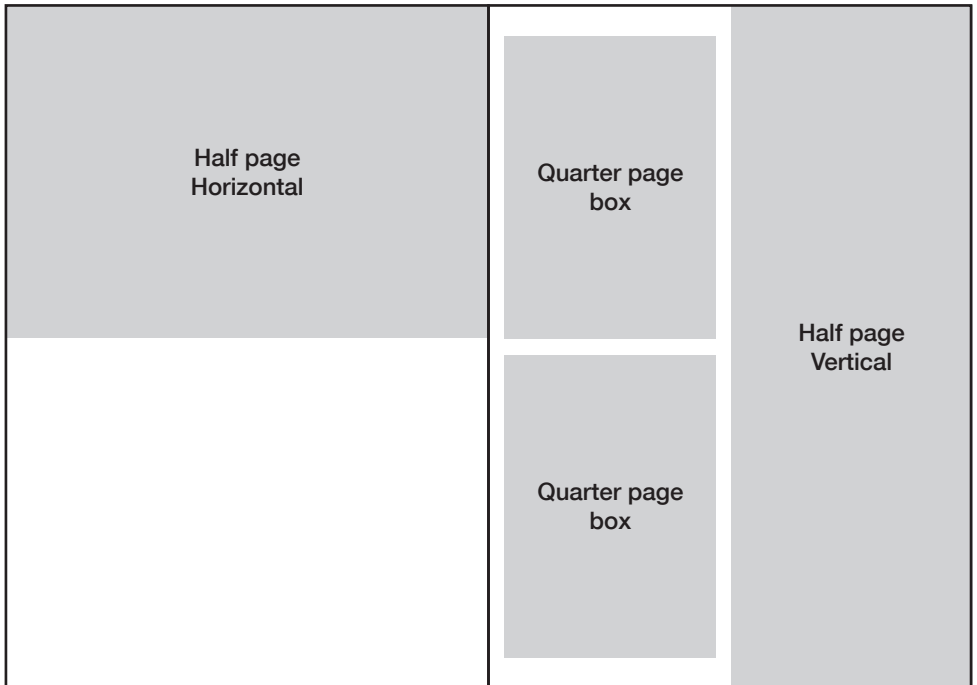

soundcheck

Advertising spec sheet

	Trim (mm) <i>width x height</i>	Bleed (3mm) <i>width x height</i>	
Full page	148 x 210	154 x 216	£45
Half page horizontal	148 x 103	154 x 109	£25
Half page vertical	70 x 210	76 x 216	£25
Quarter page box	63 x 93	63 x 93	£15

*Prices are as cheap as they can be whilst being in with a shot of covering print costs.
Any questions or ideas, please email rich@sound-check.co.uk*

Acceptable file formats:

jpeg or TIFF: 300dpi, CMYK

PDF: PDF/X print-ready, fonts embedded, 300 dpi, CMYK.

That's it. I will go to reasonable lengths to check artwork before including it, of course, but it's up to you, really. If you want a hand, let me know; this stuff is, basically, what I do.

- **Rich**

rich@sound-check.co.uk